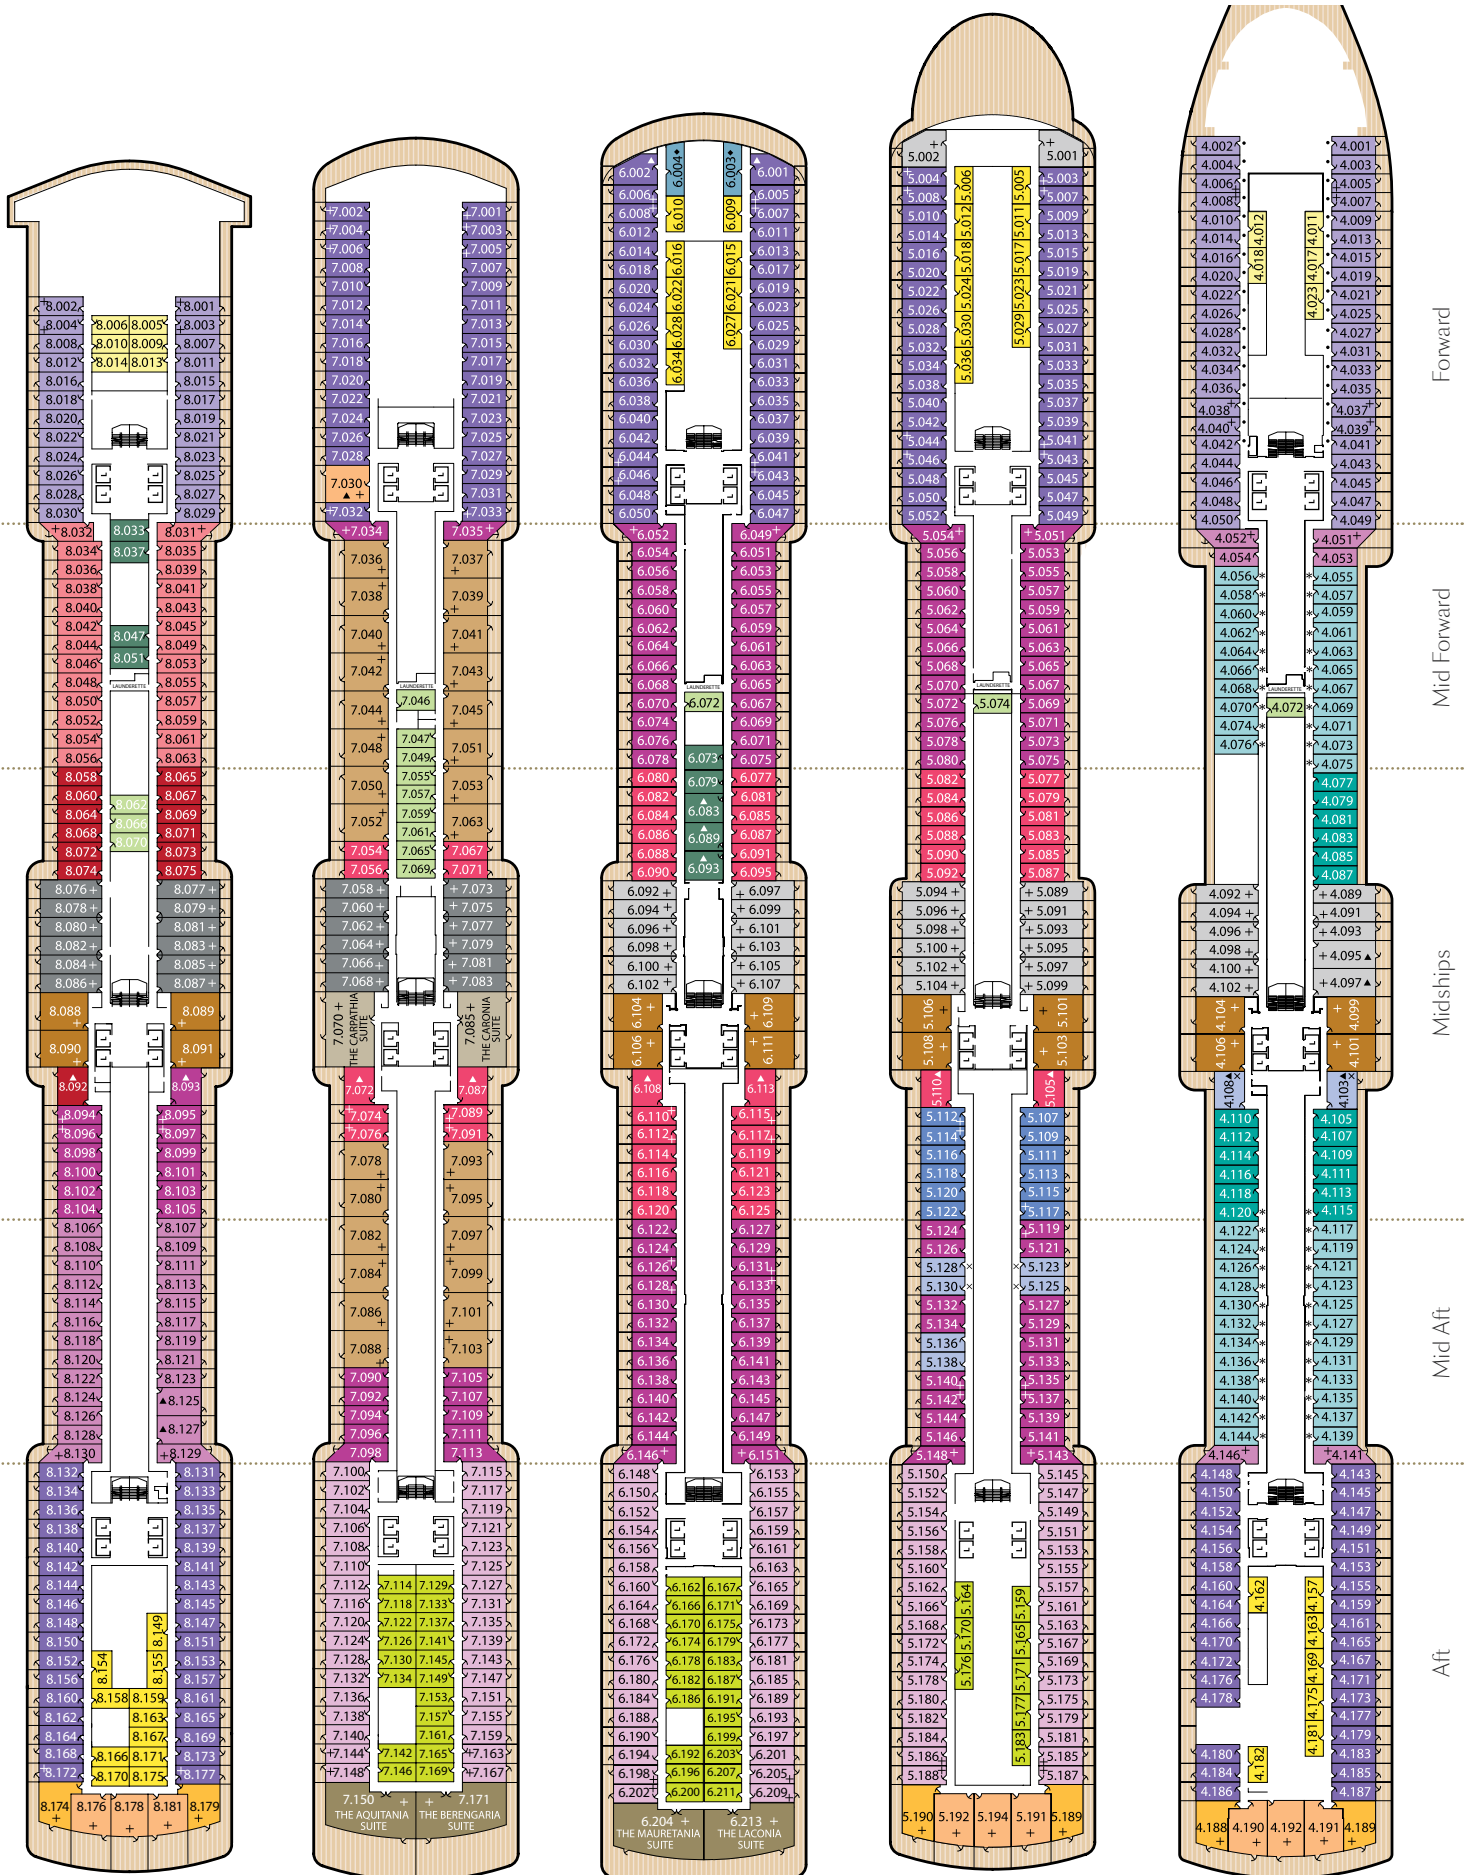

Deck 8 (High)

Deck 7 (High)

Deck 6 (High)

Deck 5 (High)

Deck 4 (High)