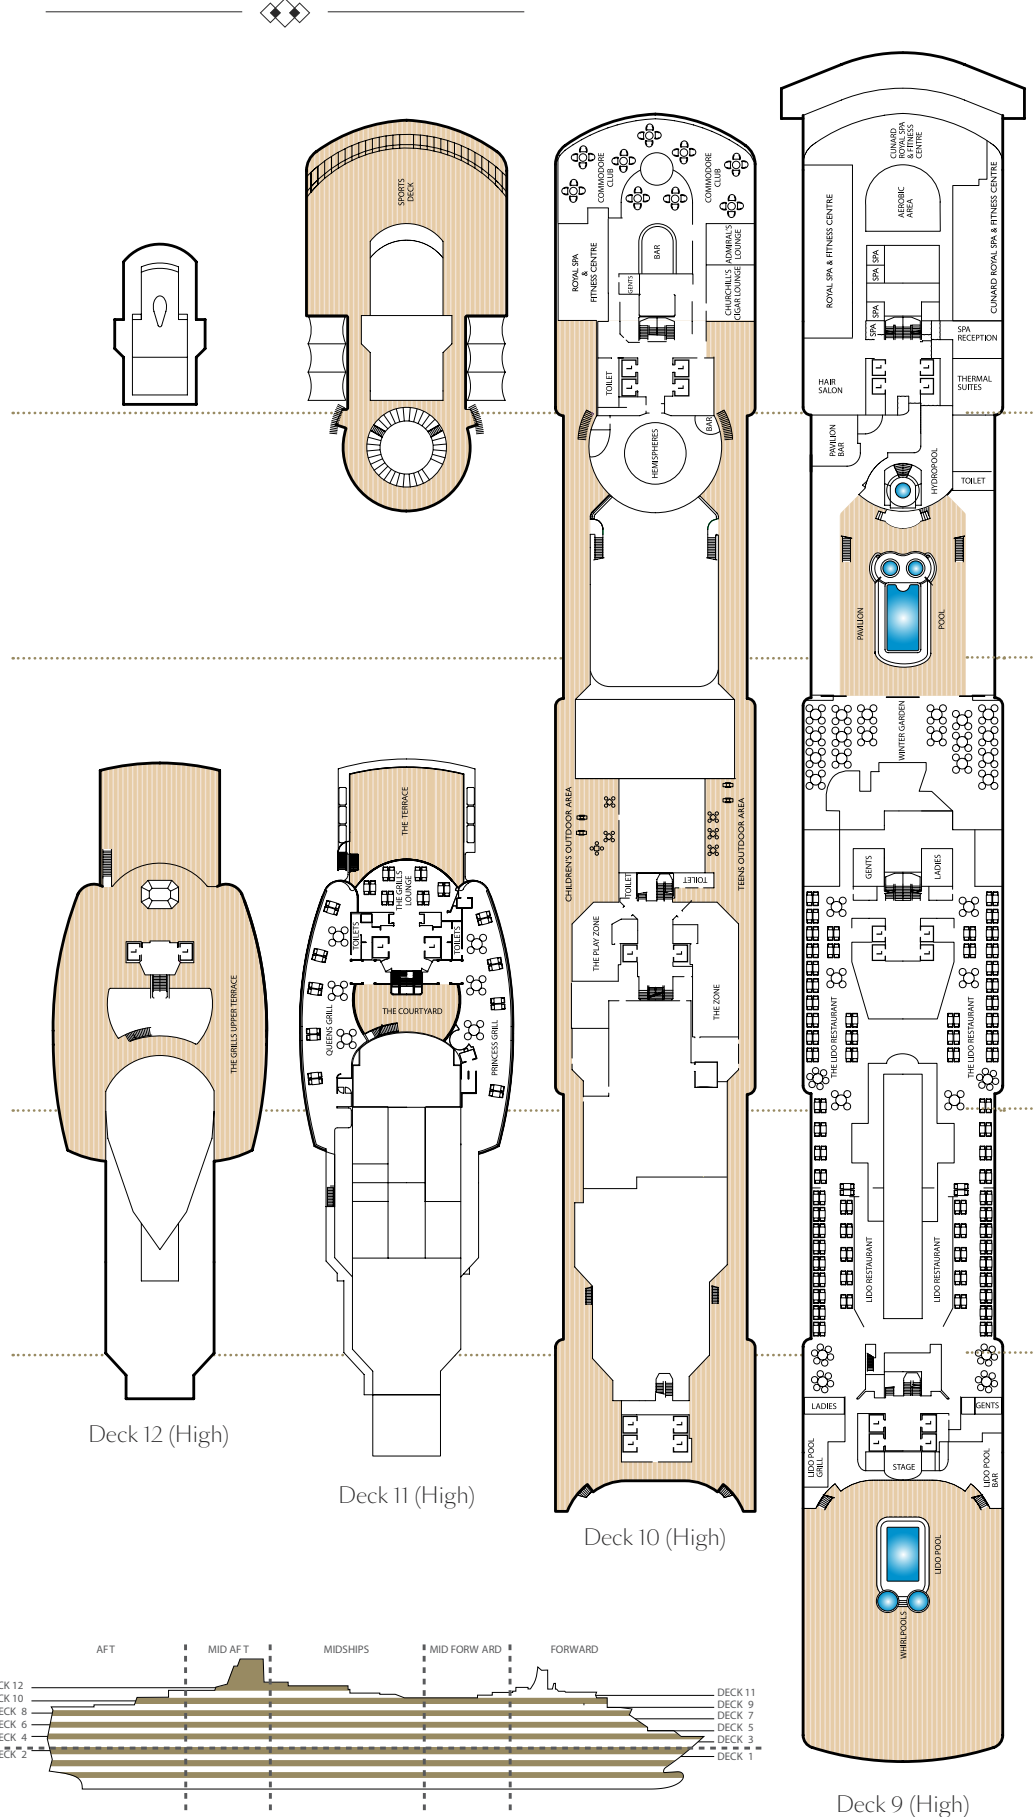

Oceanview (obstructed view)*

Midships High Deck 4 **FB**

Midships High Deck 4 **FC**

Deluxe Inside

Midships High Decks 6,8 **GA**

Midships Low Deck 1 **GB**

Midships Low Deck 1 **GC**

Standard Inside

Midships High Decks 4,5,6,7,8 **IA**

Aft High Decks 5,6,7 **ID**

Forward/Aft High Decks 4,5,6,8 **IE**

Forward High Decks 4,8 **IF**

Single

Oceanview Low Deck 2 **KC**

Inside Low Deck 2 **LC**

Key to symbols

- L Lift
- † Indicates 2 lower berths and 1 upper berth
- + Indicates 3rd berth is a single sofa bed
- | Indicates 3rd and 4th berth is a single sofa bed and one upper bed
- * Staterooms have views obstructed by lifeboats
- Views partially obstructed by lifeboat mechanism
- Wheelchair accessible
- Staterooms 7001 & 7002 shaded by Bridge Wings
- Staterooms 6.003 & 6.004 have forward facing ocean views
- Staterooms 4.001-4.042, Deck 4 Forward, have metal fronted balconies

Queen Victoria Deck Plans

Deck 8 (High)

Deck 7 (High)

Deck 6 (High)

Deck 5 (High)

Deck 4 (High)

Stateroom category

Oceanview