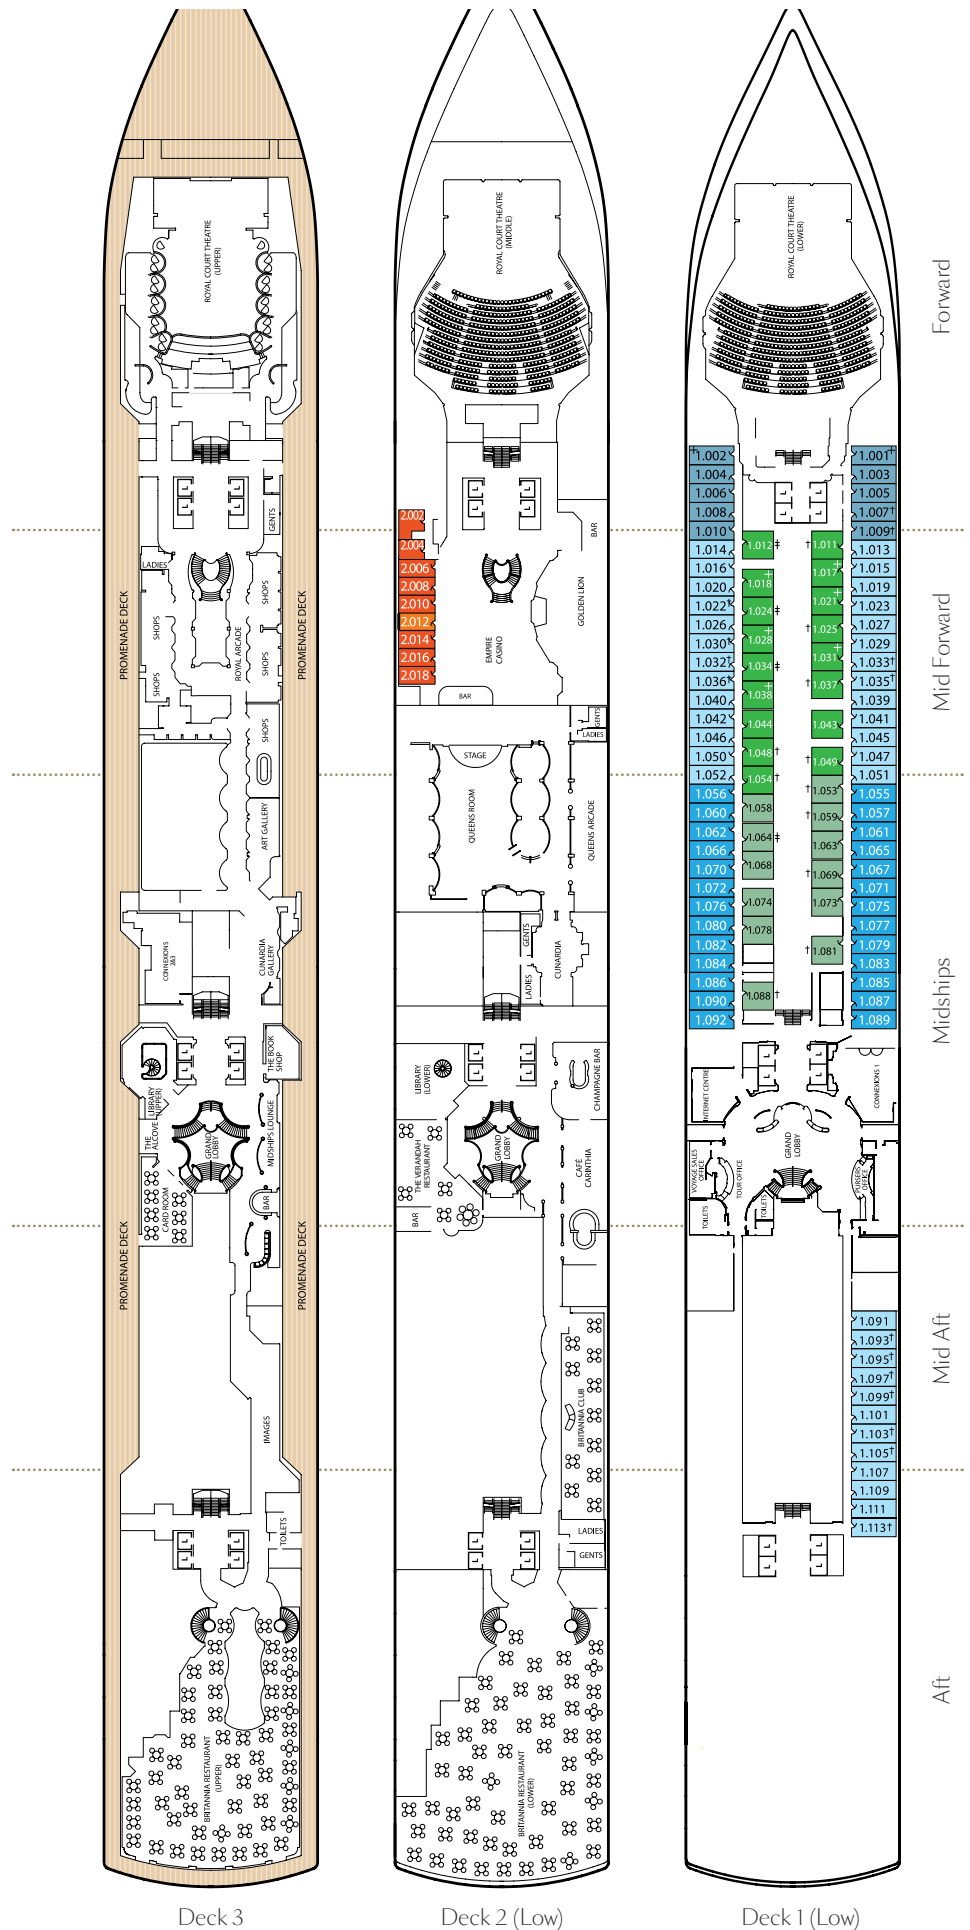

Stateroom category

Oceanview

Midships	Low Deck 1	EB
Midships/Aft	Low Deck 1	EC
Forward	Low Deck 1	EF

Deluxe Inside

Midships	Low Deck 1	GB
Midships	Low Deck 1	GC

Single

Oceanview	Low Deck 2	KC
Inside	Low Deck 2	LC

Key to symbols

- L Lift
- † Indicates 2 lower berths and 1 upper berth
- + Indicates 3rd berth is a single sofa bed
- ‡ Indicates 3rd and 4th berth is a single sofa bed and one upper bed

Ship facts

Entered Service:	2007
Planned Refit:	May 2017
Country of Registry:	Bermuda
Speed:	23.7 knots
Guest Capacity:	2,057
No. of Crew:	981
Length Overall:	964.5 feet
Width:	106 feet
Draft:	25.9 feet

View Queen Victoria stateroom accommodation online at cunard.com/qvstaterooms and virtual tours at cunard.com/qvtours

Deck 3

Deck 2 (Low)

Deck 1 (Low)

Forward

Mid Forward

Midships

Mid Aft

Aft